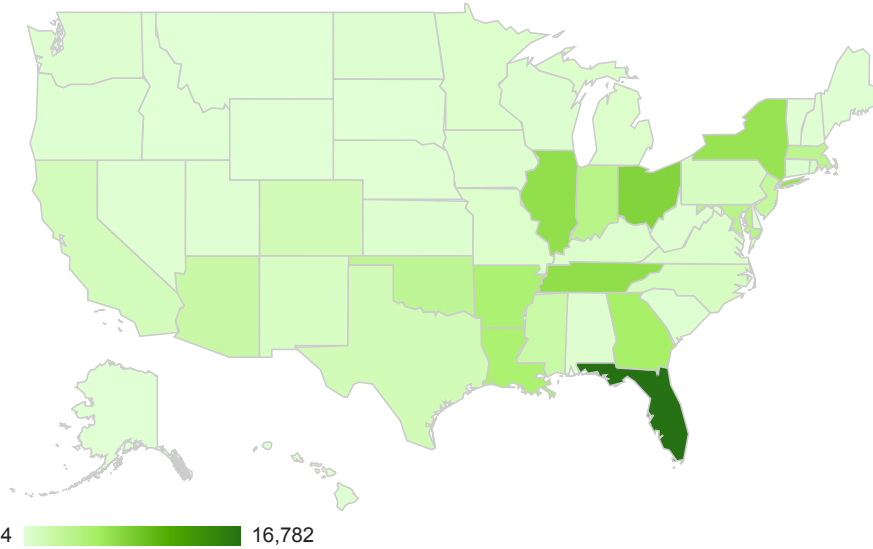

Location

ALL » COUNTRY / TERRITORY: United States

% of visits: 99.45%

Map Overlay

Site Usage

Visits 95,159 <small>% of Total: 99.45% (95,689)</small>	Pages / Visit 5.47 <small>Site Avg: 5.48 (-0.14%)</small>	Avg. Visit Duration 00:03:56 <small>Site Avg: 00:03:57 (-0.57%)</small>	% New Visits 68.78% <small>Site Avg: 68.76% (0.03%)</small>	Bounce Rate 32.44% <small>Site Avg: 32.50% (-0.17%)</small>
---	--	--	--	--

Region	Visits	Pages / Visit	Avg. Visit Duration	% New Visits	Bounce Rate
1. Florida	16,783	4.36	00:02:51	80.02%	37.03%
2. Ohio	7,818	5.62	00:03:59	66.76%	32.82%
3. Tennessee	7,020	4.67	00:03:06	70.38%	32.62%
4. Illinois	6,936	5.37	00:04:00	63.45%	33.46%
5. New York	6,543	6.37	00:04:48	66.06%	28.82%
6. Georgia	5,385	5.76	00:03:57	71.10%	31.03%
7. Louisiana	4,942	5.52	00:03:35	79.24%	28.94%
8. Arkansas	4,853	7.10	00:05:10	61.61%	25.14%
9. Indiana	3,779	5.46	00:03:27	70.12%	31.62%
10. Maryland	3,697	6.04	00:04:22	65.46%	31.97%
11. Massachusetts	3,433	5.68	00:04:44	61.20%	31.69%
12. Oklahoma	3,118	5.38	00:04:11	68.15%	34.28%
13. New Jersey	2,629	6.51	00:04:58	55.72%	30.47%
14. Arizona	2,291	6.35	00:04:52	61.20%	28.85%
15. Mississippi	2,272	6.18	00:04:10	59.24%	31.60%
16. Texas	1,436	4.99	00:04:04	65.81%	37.88%
17. Colorado	1,386	5.49	00:04:18	72.87%	28.64%
18. California	1,258	5.07	00:03:27	67.17%	35.37%
19. Pennsylvania	962	5.61	00:04:41	56.34%	35.86%
20. North Carolina	951	4.54	00:03:03	76.55%	33.96%