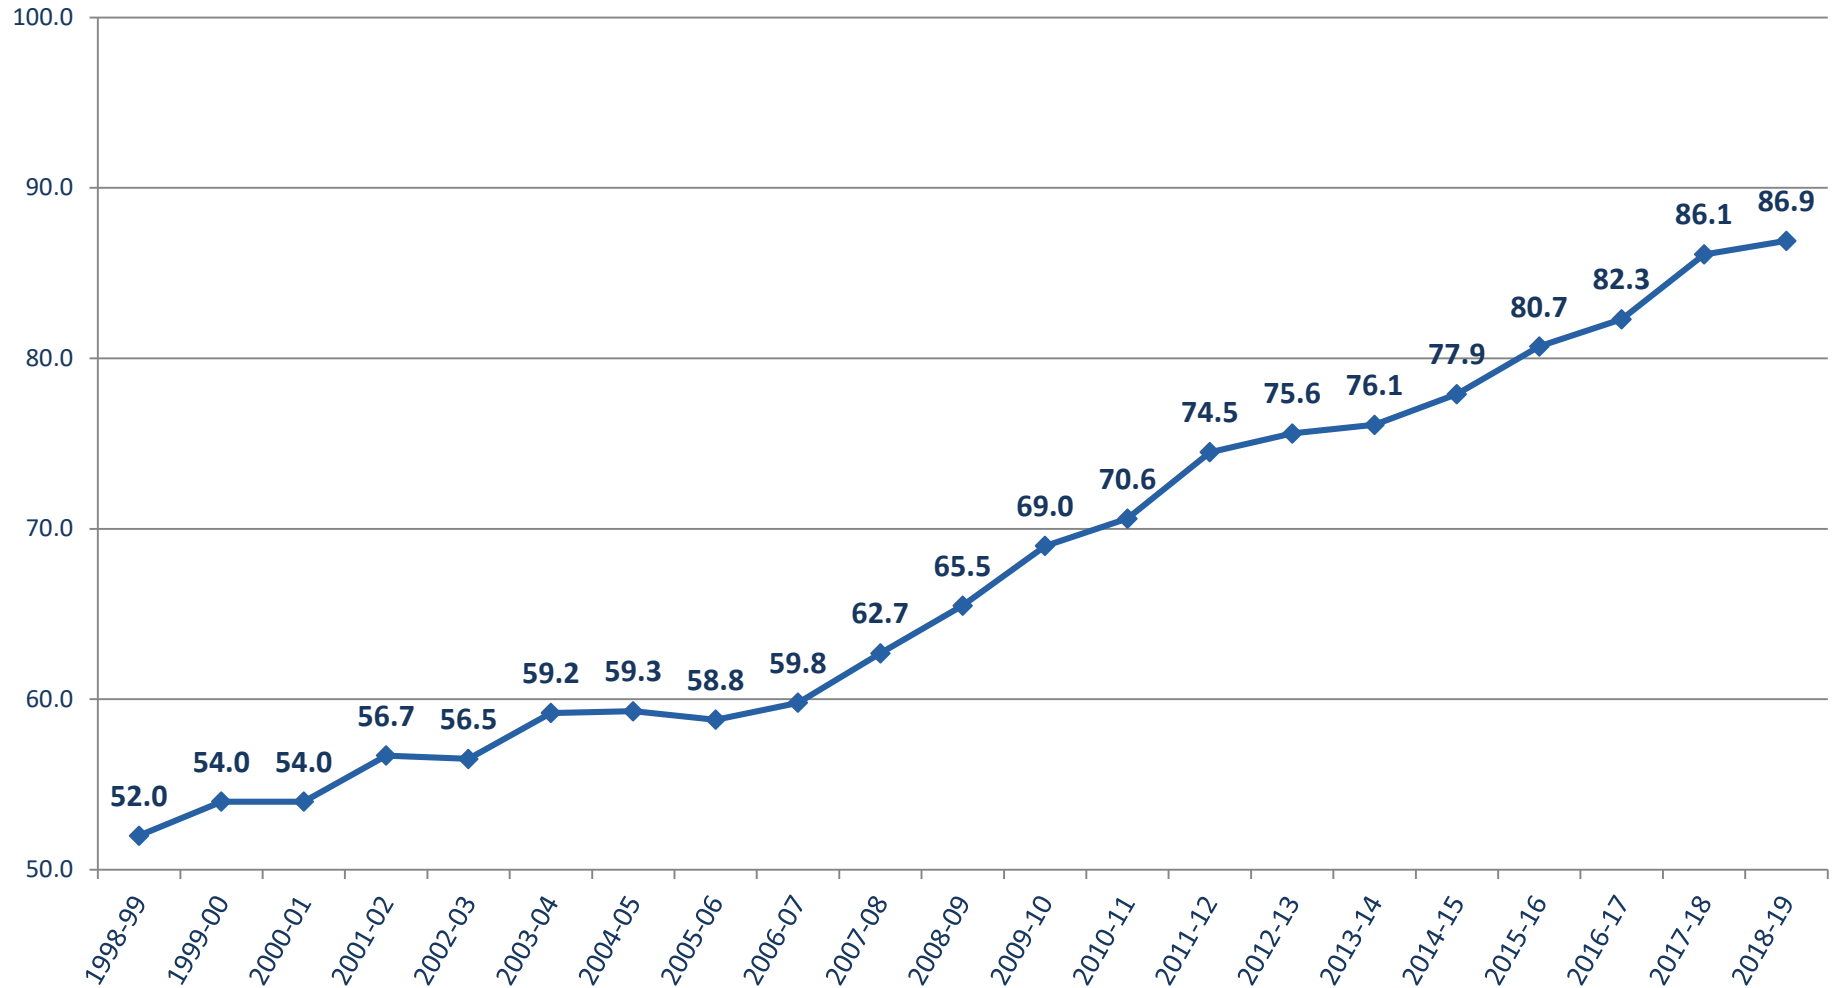

Florida's Graduation Rate 1998-99 to 2018-19

Note: The graduation rate used in this graph is based on the business rules required for the Uniform Federal Graduation Rate required by the USDOE for the 2010-11 school year and beyond.