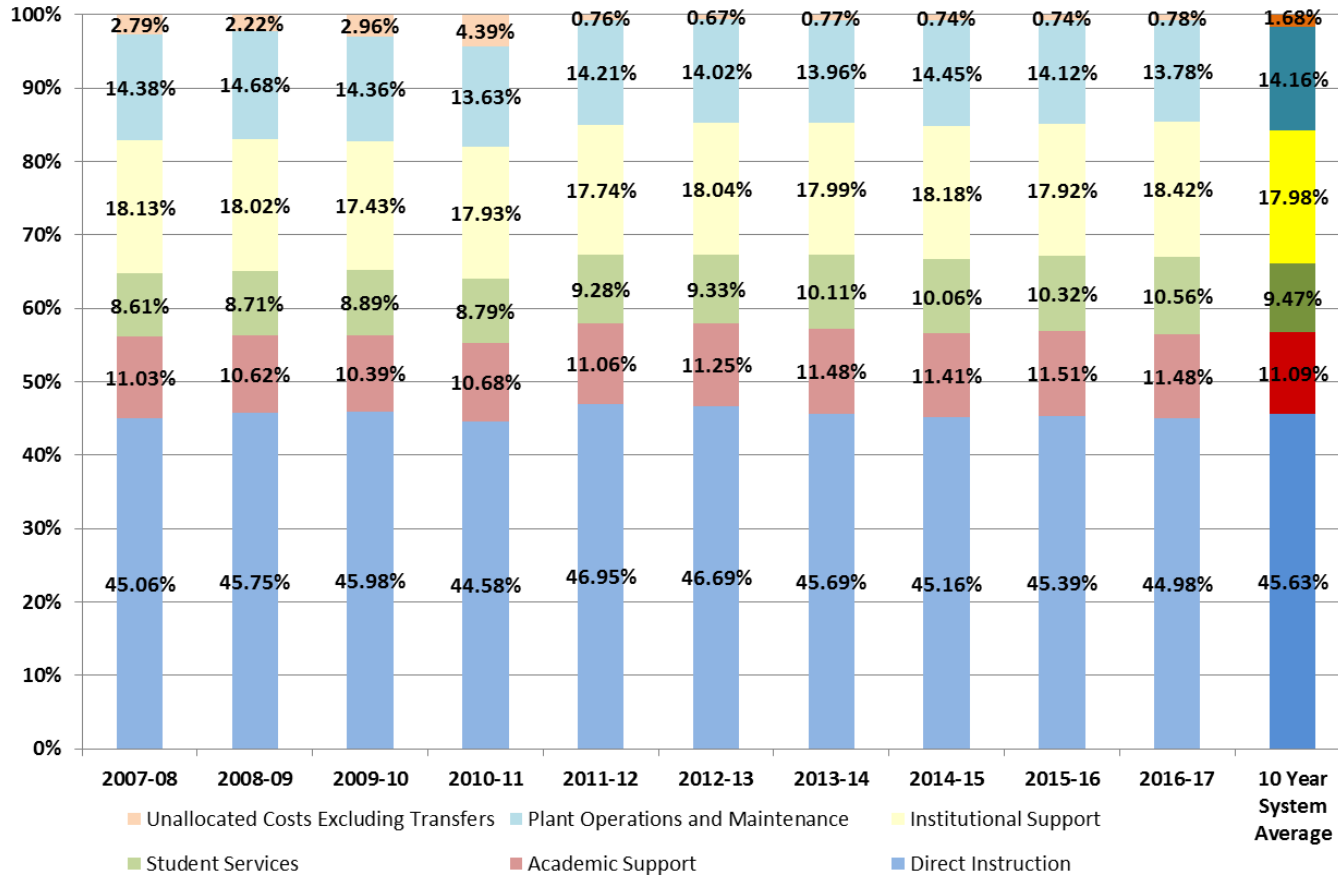

Cost Analysis Expenditure by Function

FLORIDA COLLEGE SYSTEM
ANNUAL COST ANALYSIS % EXPENDITURES BY FUNCTION
10 YEAR HISTORICAL COMPARISON