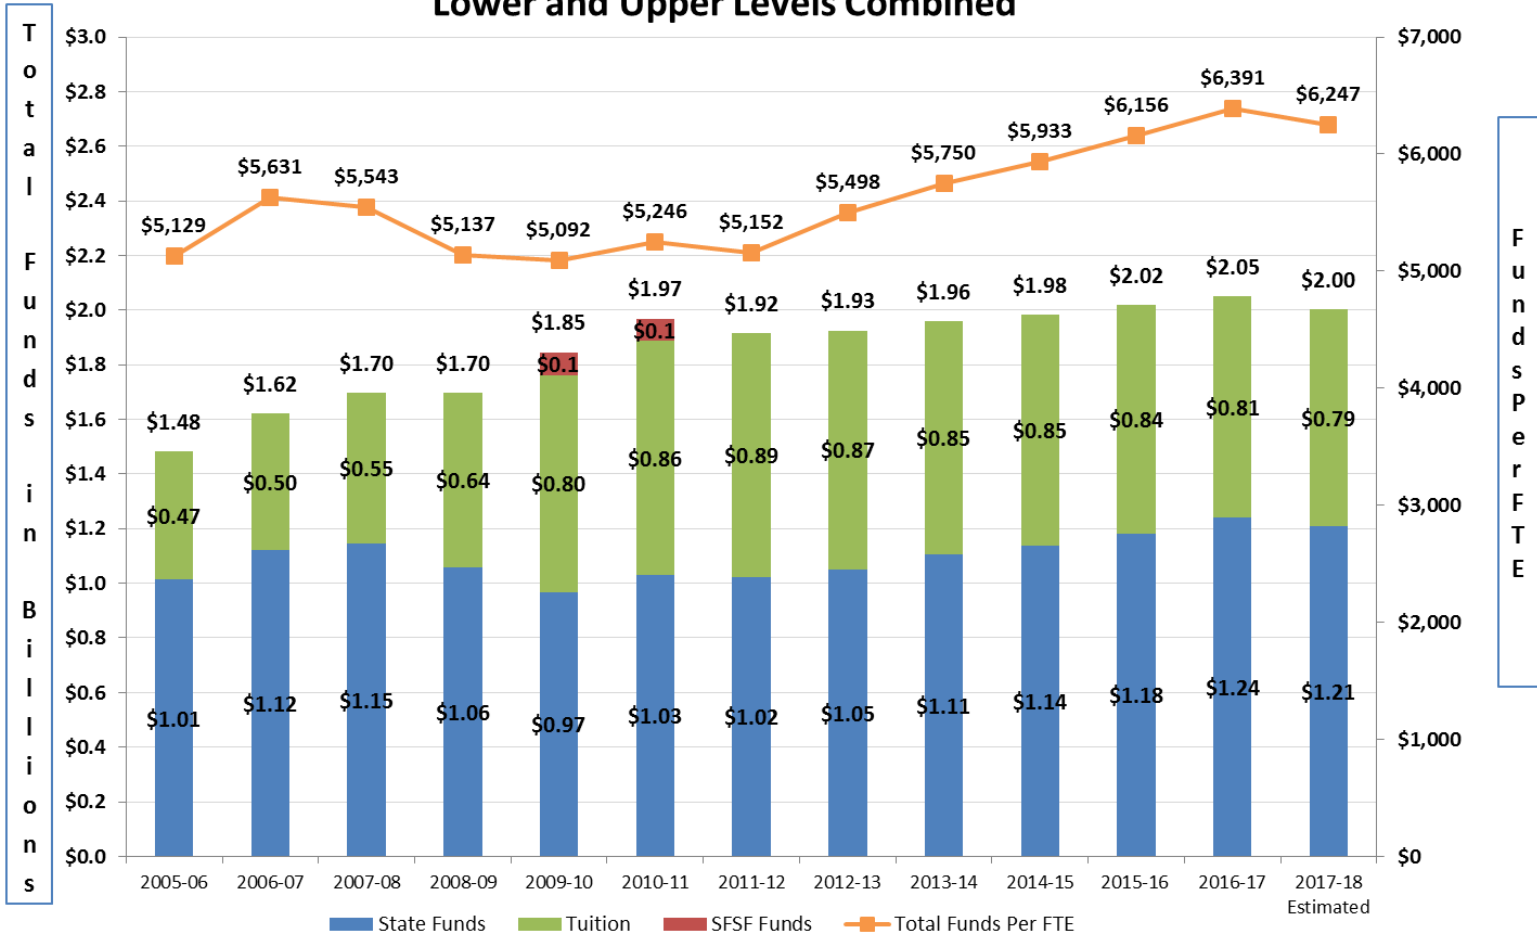

1982-2017 FCS FTE Enrollment

Florida College System Historical FTE Enrollment

Total Program Funds by Source and FTE

The Florida College System

Program Fund Appropriations by Source and Per FTE Student

Lower and Upper Levels Combined