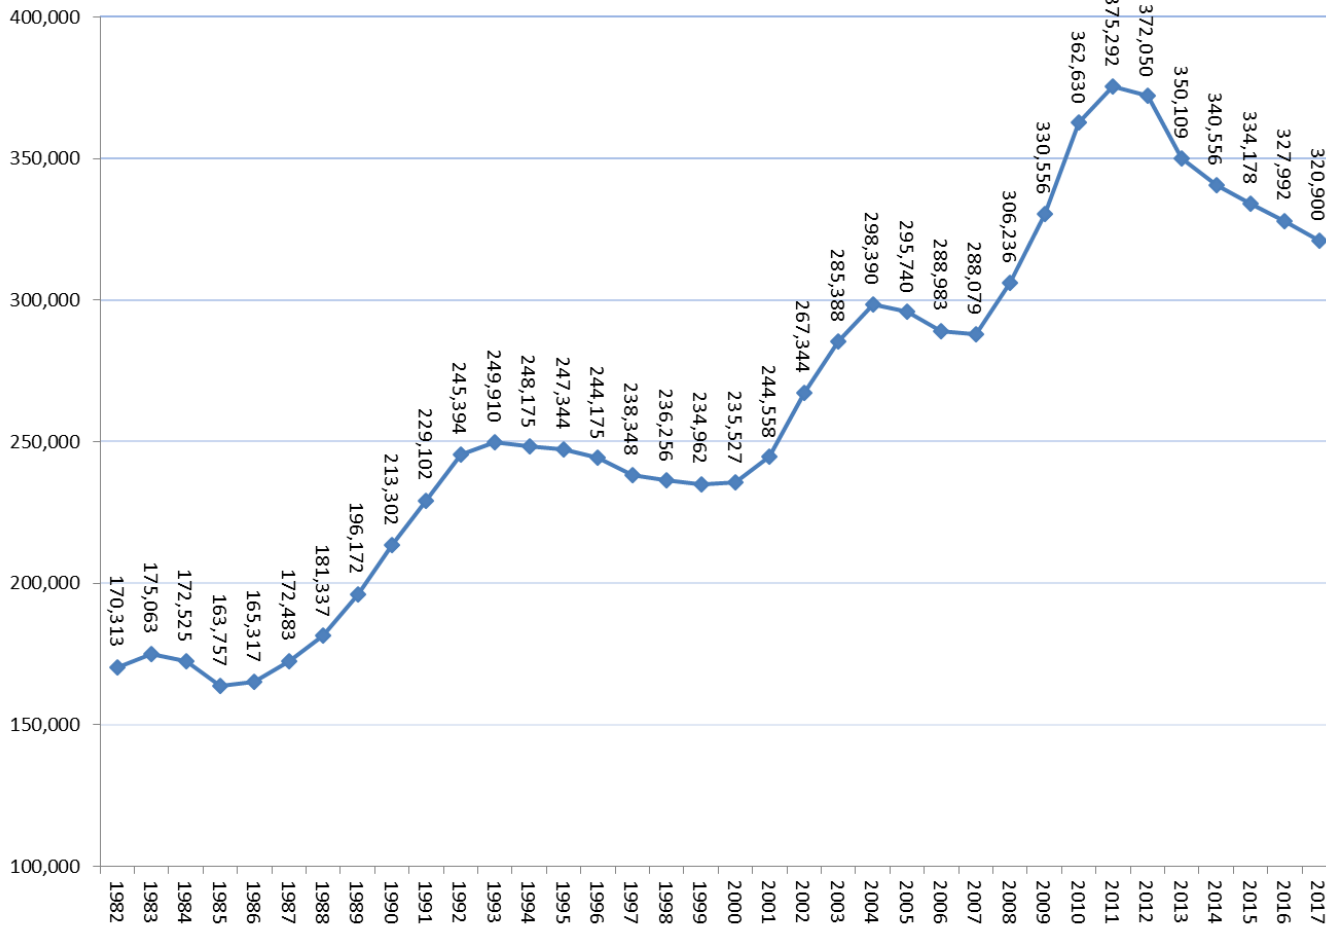

1982-2017 FCS FTE Enrollment

Florida College System Historical FTE Enrollment