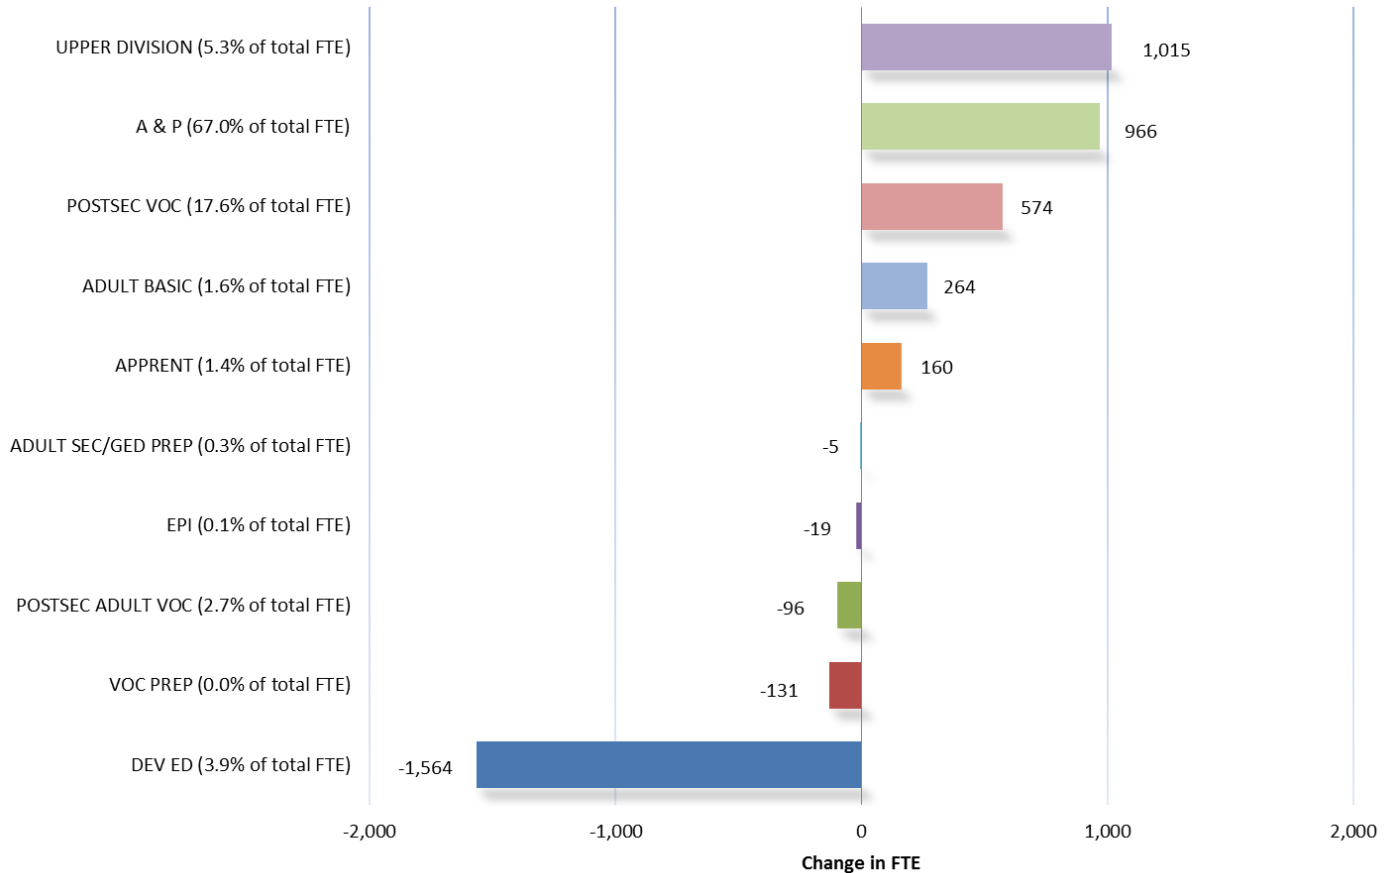

Suzanne Pridgeon

Assistant Deputy Commissioner

FLORIDA DEPARTMENT OF
EDUCATION
fldoe.org

Enrollment & Funding Update

2017-18 FTE-1B Program Estimates

FTE and Headcount

Enrollment Change by Program

Florida College System
2017-18 FTE-1A Over 2016-17 FTE-3 Change in FTE by Program Area

1982-2017 FCS FTE Enrollment

Florida College System Historical FTE Enrollment

Total Program Funds by Source and FTE

The Florida College System

Program Fund Appropriations by Source and Per FTE Student

Lower and Upper Levels Combined