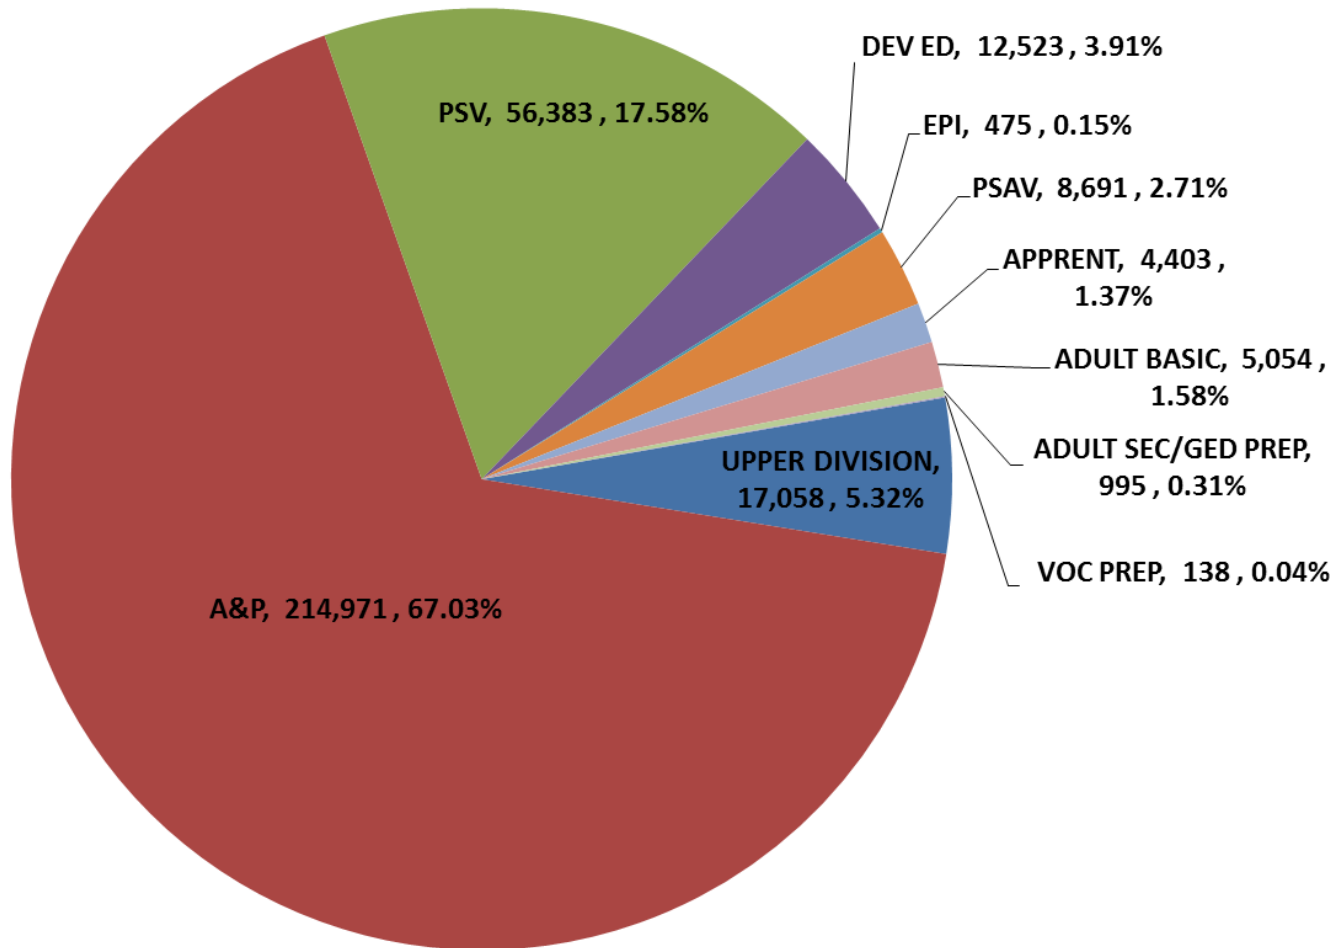

Suzanne Pridgeon

Assistant Deputy Commissioner

FLORIDA DEPARTMENT OF
EDUCATION
fldoe.org

Enrollment & Funding Update

2017-18 FTE-1B Program Estimates

FTE and Headcount

Enrollment Change by Program

Florida College System
2017-18 FTE-1A Over 2016-17 FTE-3 Change in FTE by Program Area

1982-2017 FCS FTE Enrollment

Florida College System Historical FTE Enrollment

Total Program Funds by Source and FTE

The Florida College System

Program Fund Appropriations by Source and Per FTE Student

Lower and Upper Levels Combined