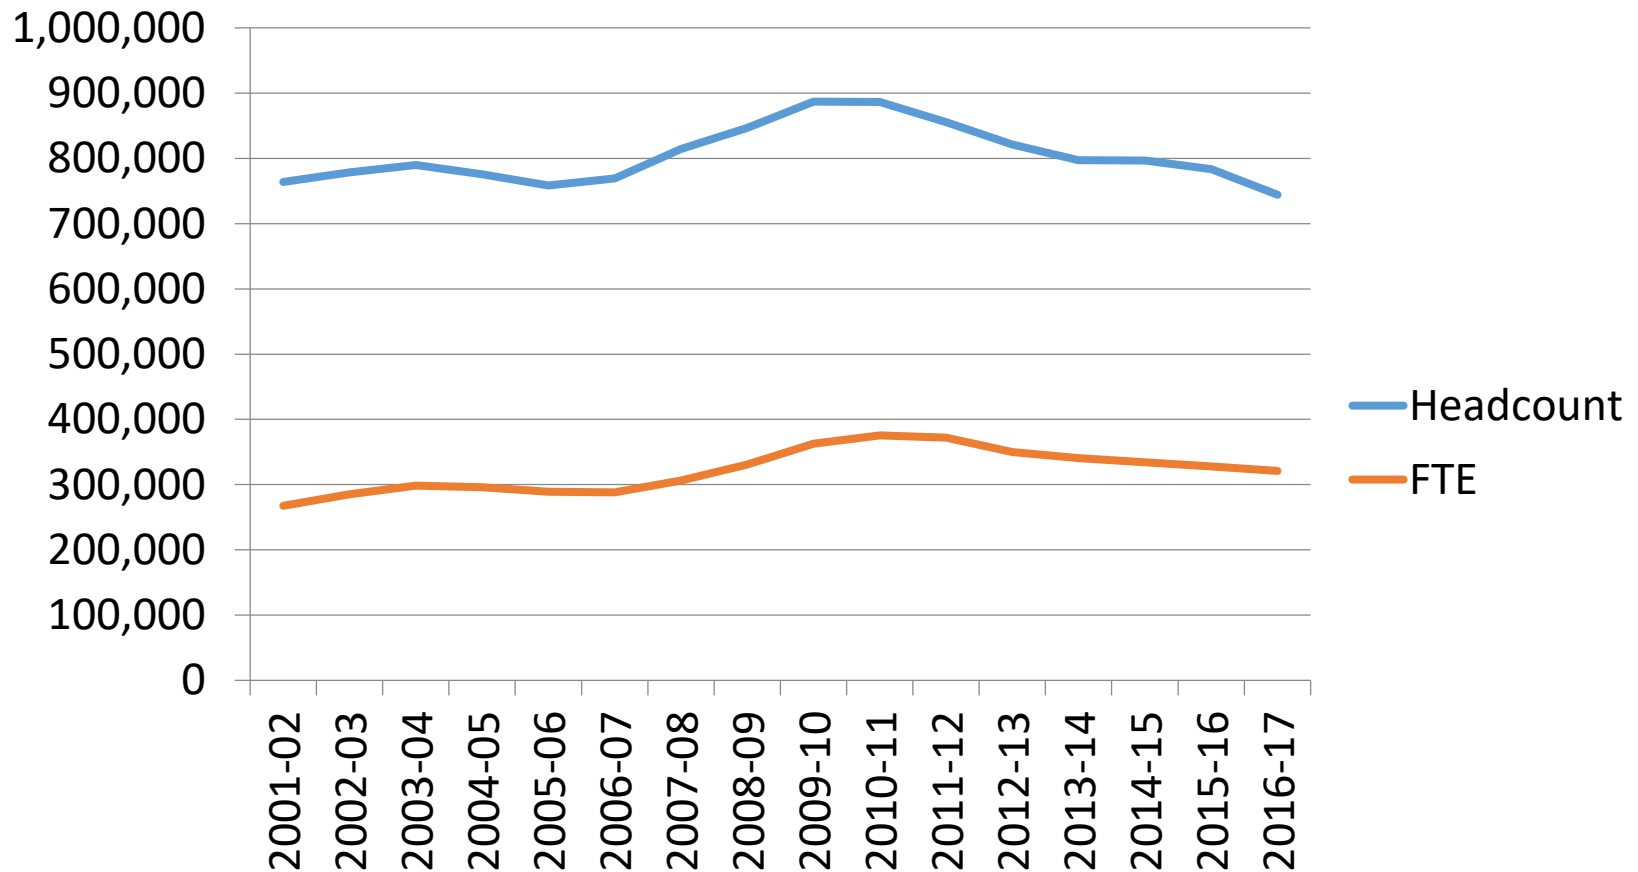

Suzanne Pridgeon

Assistant Deputy Commissioner

FLORIDA DEPARTMENT OF
EDUCATION
fldoe.org

Enrollment & Funding Update

2017-18 FTE-1B Program Estimates

FTE and Headcount

Enrollment Change by Program

Florida College System
2017-18 FTE-1A Over 2016-17 FTE-3 Change in FTE by Program Area