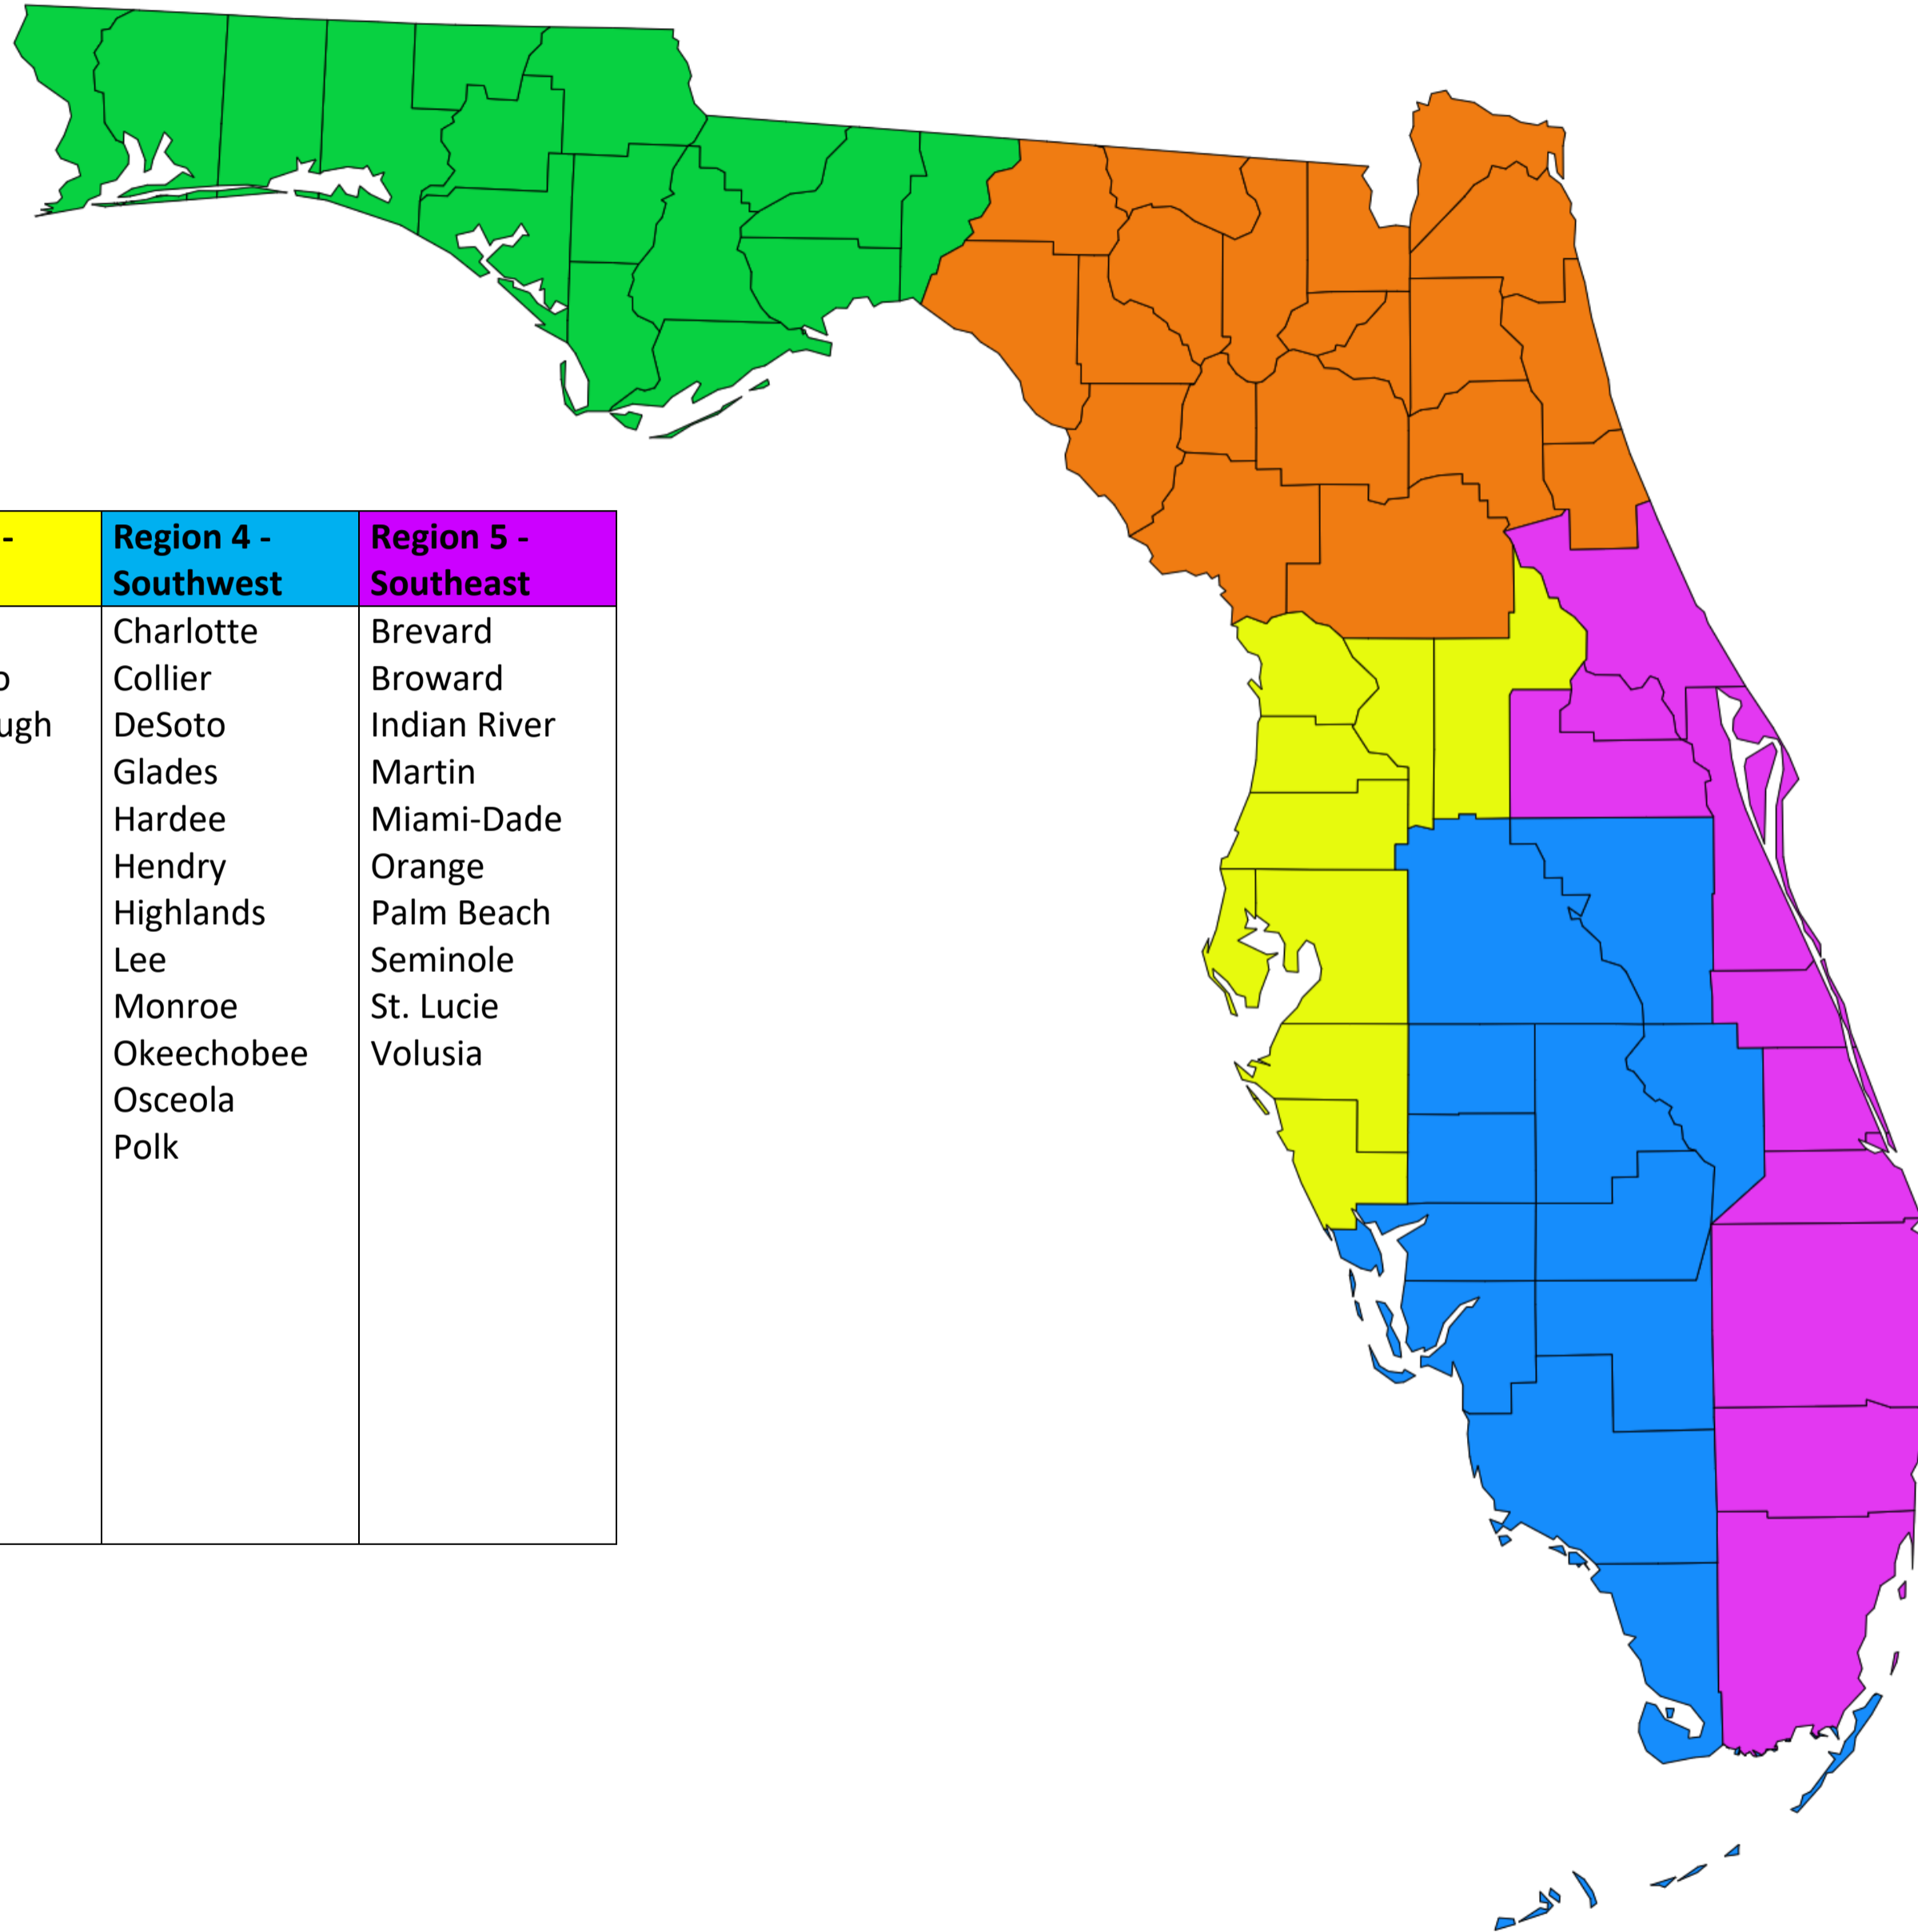

School Improvement Support Map 2023-24

Region 1 - Northwest	Region 2 - Northeast	Region 3 - Central	Region 4 - Southwest	Region 5 - Southeast
Bay	Alachua	Citrus	Charlotte	Brevard
Calhoun	Baker	Hernando	Collier	Broward
Escambia	Bradford	Hillsborough	DeSoto	Indian River
Franklin	Clay	Lake	Glades	Martin
Gadsden	Columbia	Manatee	Hardee	Miami-Dade
Gulf	Dixie	Pasco	Hendry	Orange
Holmes	Duval	Pinellas	Highlands	Palm Beach
Jackson	Flagler	Sarasota	Lee	Seminole
Jefferson	Gilchrist	Sumter	Monroe	St. Lucie
Leon	Hamilton		Okeechobee	Volusia
Liberty	Lafayette		Osceola	
Okaloosa	Levy		Polk	
Santa Rosa	Madison			
Wakulla	Marion			
Walton	Nassau			
Washington	Putnam			
	St. Johns			
	Suwannee			
	Taylor			
	Union			